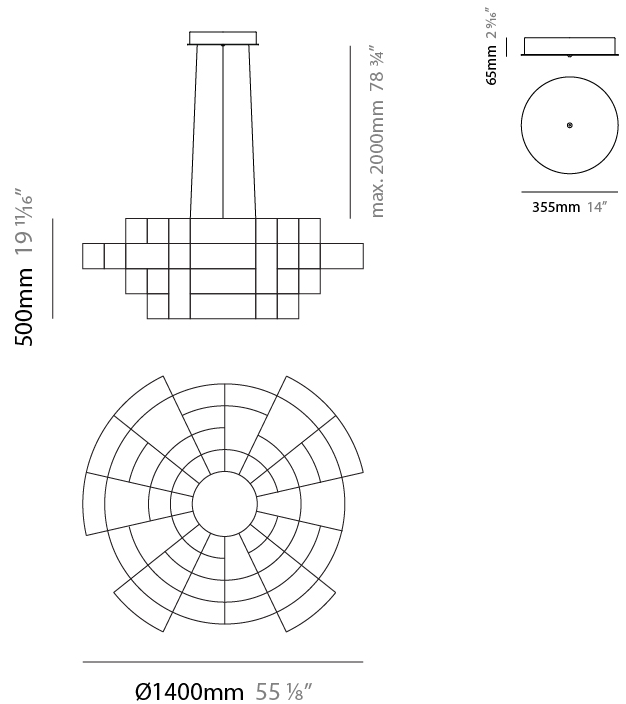

SPECTRE SUSPENSION

D101950-

base number   LED Dimming   Color Temperature   Finish Options

1. To build a product code in our configurator select the specify button on the base model # product page
2. To build a manual product code on this datasheet choose from the options listed below in blue font and add the suffix to the base model #

GENERAL

Series: Spectre
Brand: Quasar
Division: Design
Mounting Type: Suspension
Mounting Location: Ceiling
Subcategory: Ambient

PHYSICAL

Shape: Abstract
Diameter (mm): 1400
Diameter (in): 55 1/8
Height (mm): 500
Height (in): 19 11/16
Max. Overall Height (mm): 2500
Max. Overall Height (in): 98 7/16
Light Distribution: Omnidirectional
Weight (kg): 7
Weight (lbs): 15.43
Fixture Finish: [NIC / BRA / BBR](#)
Fixture Material: Metal
Cable Details: 2000mm Cable
Upon Request: Custom Sizes

ELECTRICAL

Lamp Type: LED
Input Wattage (W): 93
Dimming: [0-10V Dimming / Phase Dimming (120Vac Only)](#)
Driver Included: Yes
Driver Location: Integrated
Driver Type: Constant Voltage - Universal
Driver Class: Class 2
Input Voltage (V): 120 - 277
Output Voltage (V): 12

LED

Number of LEDs: 155
Color Temperature (°K): [2400 / 2800](#)
Max. Delivered Lumen (lm): 4650 (2800K)
CRI: >90 CRI
Lamp Life (hrs): 50000

OPTICAL

RATINGS AND CERTIFICATIONS

Certified By: Certified for North American Standards
IP rating: IP20

PROJECT
TYPE
SPECIFIER
QUANTITY
DATE