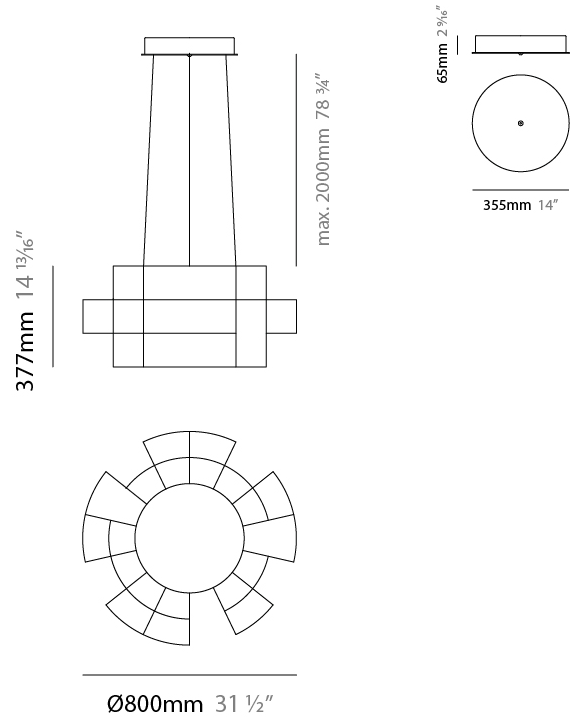

SPECTRE SUSPENSION

D101948-

base number   LED Dimming   Color Temperature   Finish Options

PROJECT _____
TYPE _____
SPECIFIER _____
QUANTITY _____
DATE _____

1. To build a product code in our configurator select the specify button on the base model # product page
2. To build a manual product code on this datasheet choose from the options listed below in blue font and add the suffix to the base model #

GENERAL

Series: Spectre
Brand: Quasar
Division: Design
Mounting Type: Suspension
Mounting Location: Ceiling
Subcategory: Ambient

PHYSICAL

Shape: Abstract
Diameter (mm): 800
Diameter (in): 31 1/2"
Height (mm): 377
Height (in): 14 13/16"
Max. Overall Height (mm): 2375
Max. Overall Height (in): 93 1/2"
Light Distribution: Omnidirectional
Weight (kg): 3.5
Weight (lbs): 7.72
Fixture Finish: [NIC / BRA / BBR](#)
Fixture Material: Metal
Cable Details: 2000mm Cable
Upon Request: Custom Sizes

ELECTRICAL

Lamp Type: LED
Input Wattage (W): 53.4
Dimming: [0-10V Dimming / Phase Dimming (120Vac Only)](#)
Driver Included: Yes
Driver Location: Integrated
Driver Type: Constant Voltage - Universal
Driver Class: Class 2
Input Voltage (V): 120 - 277
Output Voltage (V): 12

LED

Number of LEDs: 89
Color Temperature (°K): [2400 / 2800](#)
Max. Delivered Lumen (lm): 2670 (2800K)
CRI: >90 CRI
Lamp Life (hrs): 50000

OPTICAL

RATINGS AND CERTIFICATIONS

Certified By: Certified for North American Standards
IP rating: IP20